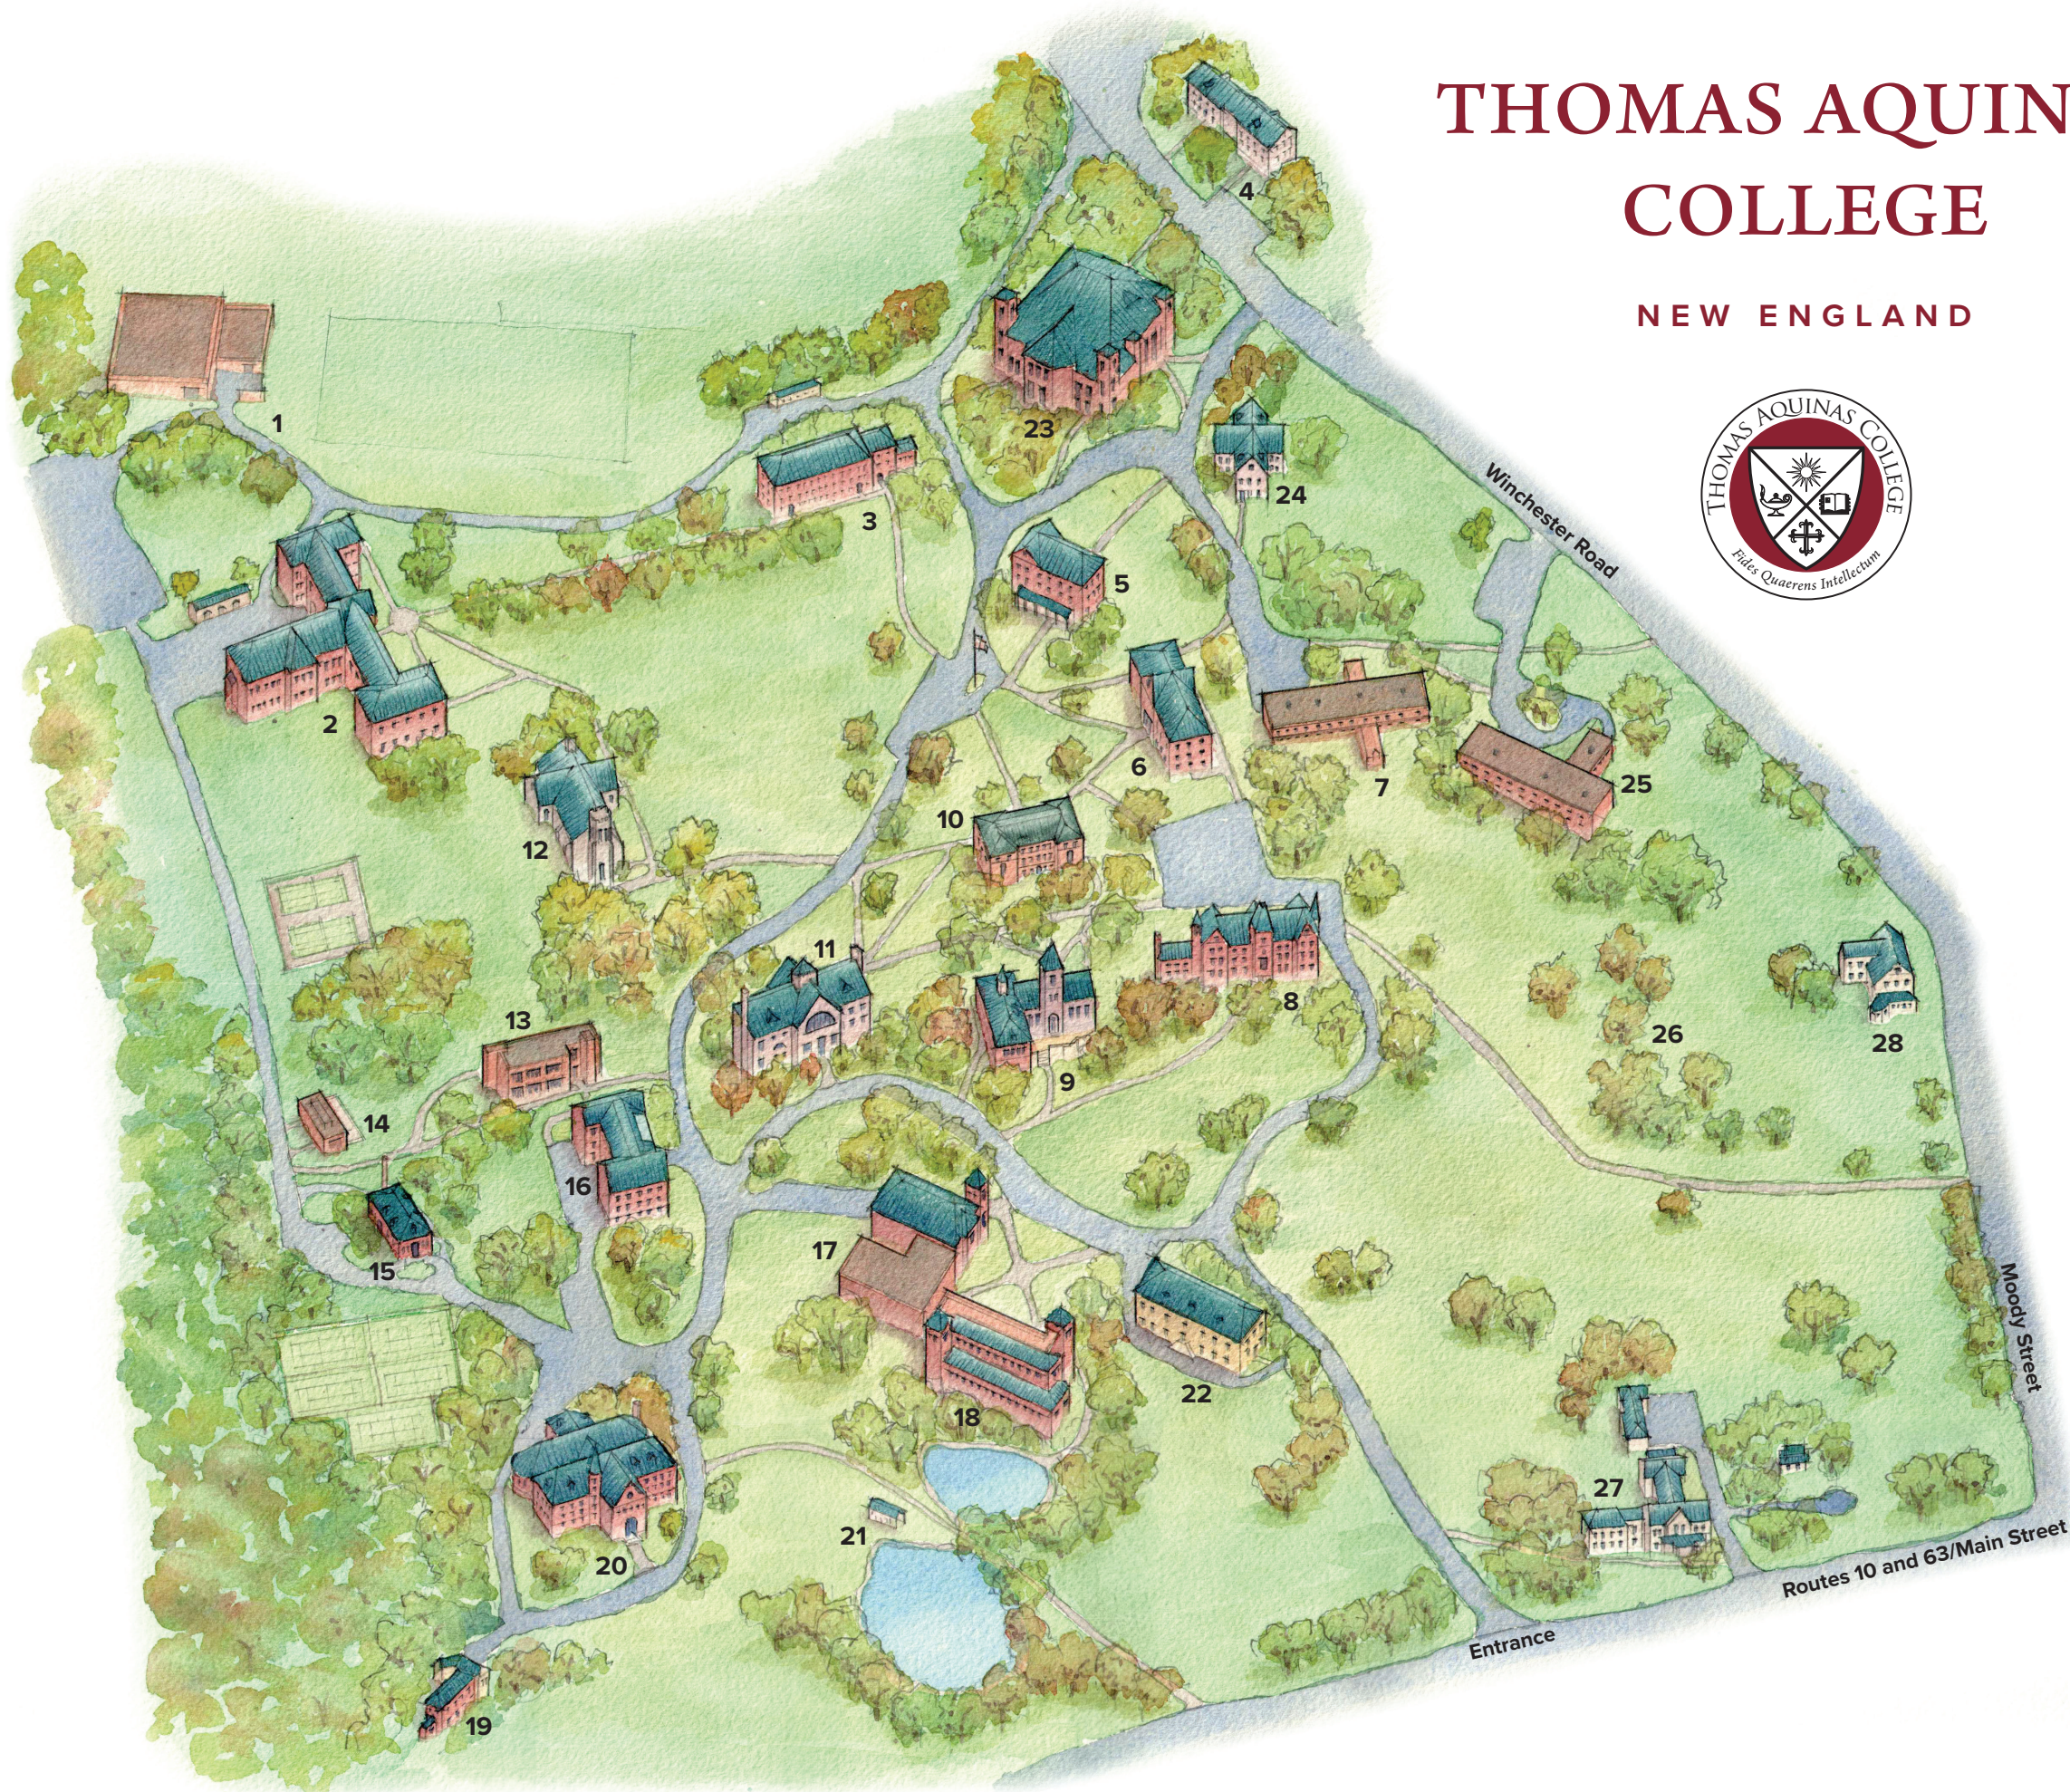

THOMAS AQUINAS COLLEGE

NEW ENGLAND

Thomas Aquinas College

- 1 Pope St. John Paul II Athletic Center
- 2 Gould Hall
- 3 St. Augustine Hall
- 4 Hillside Cottage
- 5 Weston Hall
- 6 St. Gianna Molla Hall
- 7 Wilson Hall
- 8 East Hall
- 9 Bolger Art Center
- 10 St. Thomas More Hall
- 11 Stone Hall
- 12 Our Mother of Perpetual Help Chapel
- 13 Sanda Countway Hall
- 14 Campus Nursery School
- 15 Power Plant
- 16 Billings Hall
- 17 Bl. Frassati Student Center
- 18 Dolben Library
- 19 Wilson House
- 20 Marquand Hall
- 21 Sally Inman Shelter
- 22 Olivia Music Hall

Moody Center

- 23 Auditorium
- 24 Moody Cottage
- 25 Hibbard Hall
- 26 Round Top
- 27 The Moody Homestead
- 28 The Moody Birthplace